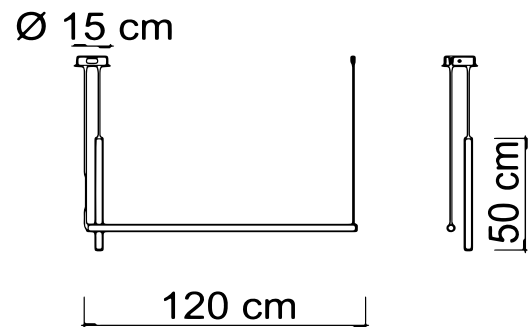

KIRA/S2

lampada a sospensione

Between design and art, Kira evokes a prodigious contemporary light sculpture that dominates the space with its strong installation power and a fluctuating stage presence of great impact.

7685	KIRA/S2
Power	75W Led Integrated
Input	220/240 V- 50/60Hz
Kelvin	Sikrea Dynamic Dimmer
Dimmable	Yes
Real Lumen	Dimmable Max 4820
CRI	90
IP	20
L. Wire	150cm

Article compatible with Sikrea Dynamic Dimmer + (cod. 4868)

PACKAGING DATA :

Packages	1
Net Weight	2,6kg
Gross Weight	3,4kg
Volume	0,0471 m³

Any interventions on the light source of this article must be carried out by qualified personnel or by the manufacturer himself.
Any operation carried out without prior consultation with Contemporanea srl will void the guarantee

CE ENEC RoHS

*Item completed of
Sikrea Dynamic Dimmer*

MATERIAL :

Frame	Metal
Diffuser	Glass
Wire	PVC

FINISHING TABLE:

Frame	Matt Black
Diffuser	Shiny White
Wire	Trasparent